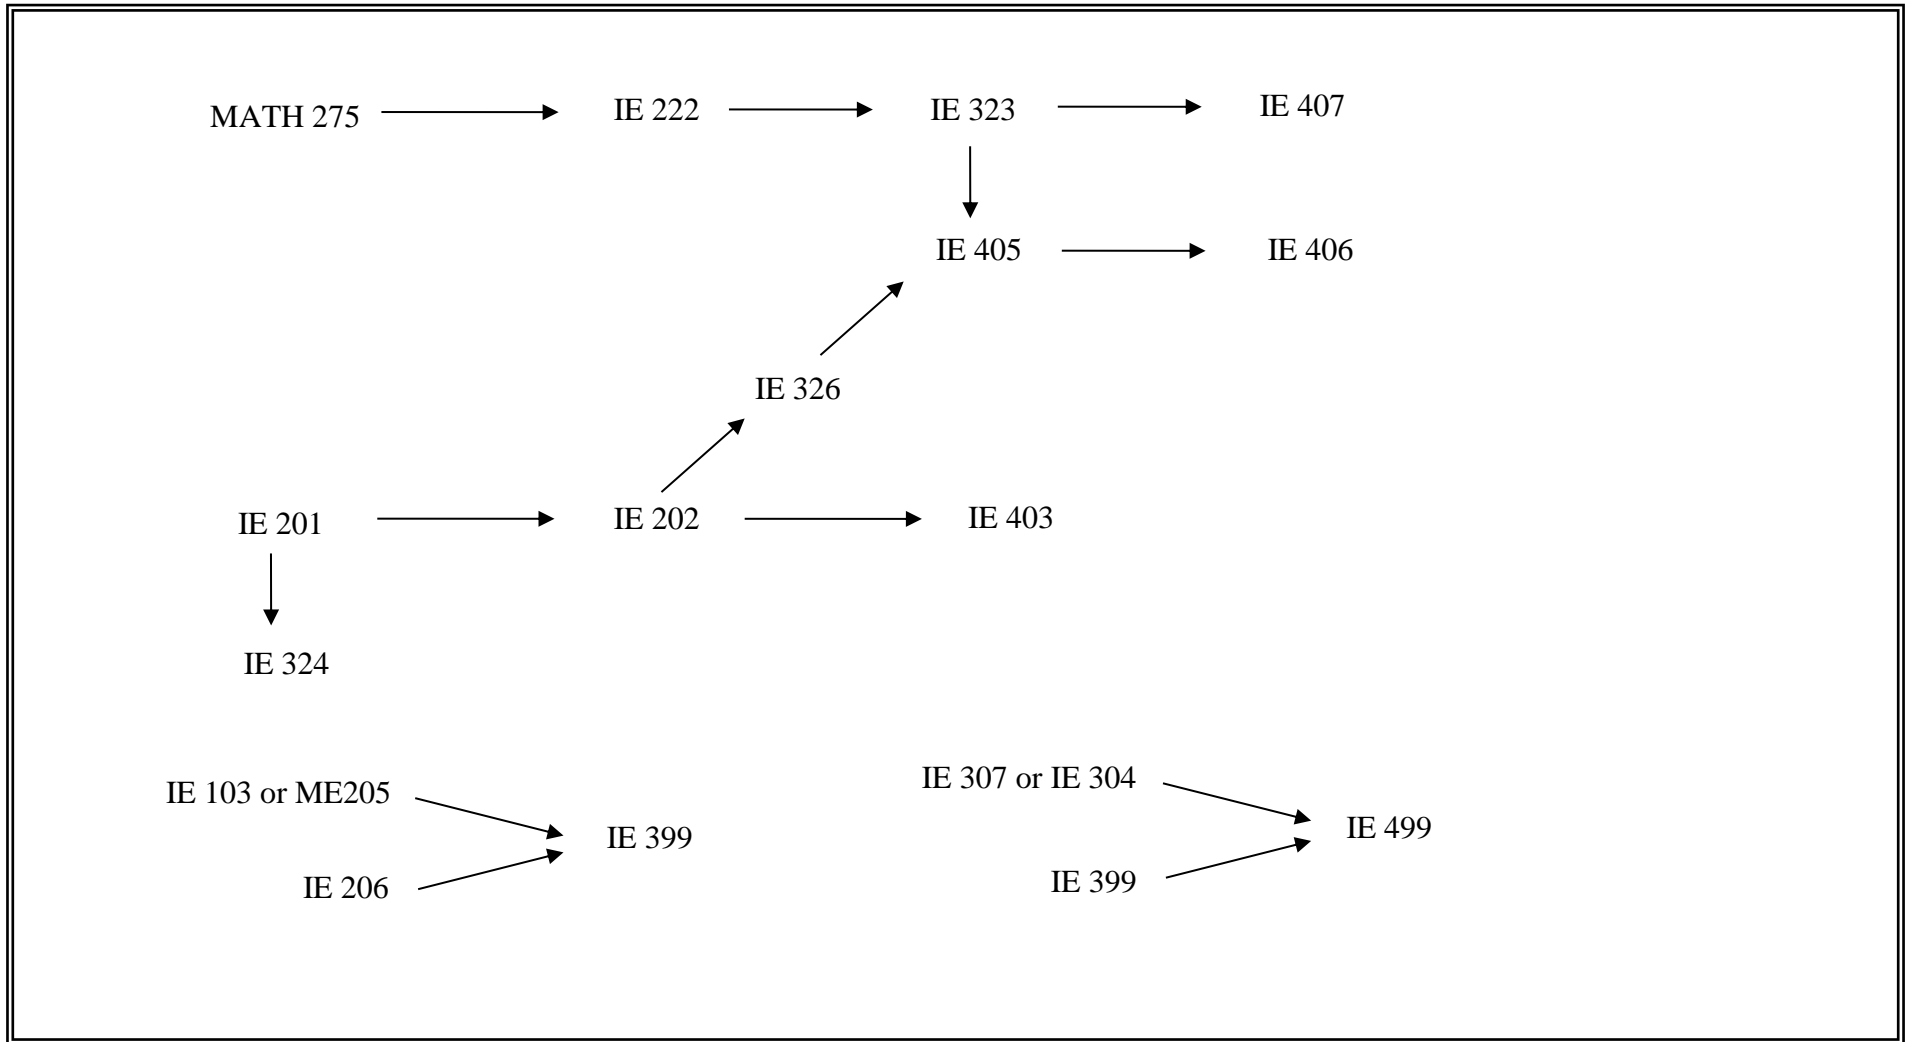

ATILIM UNIVERSITY
FACULTY OF ENGINEERING
DEPARTMENT OF INDUSTRIAL ENGINEERING
COURSE PREREQUISITIES (*)

valid for students who have enrolled the department in the 2019-2020 academic year and before

(*) Course Prerequisites diagram only covers the Department of Industrial Engineering courses.

ATILIM UNIVERSITY
 FACULTY OF ENGINEERING
 DEPARTMENT OF INDUSTRIAL ENGINEERING
 COURSE PREREQUISITIES (*)
 STARTING FROM ACADEMIC YEAR (2020-2021)

(*) Course Prerequisites diagram only covers the Department of Industrial Engineering courses.